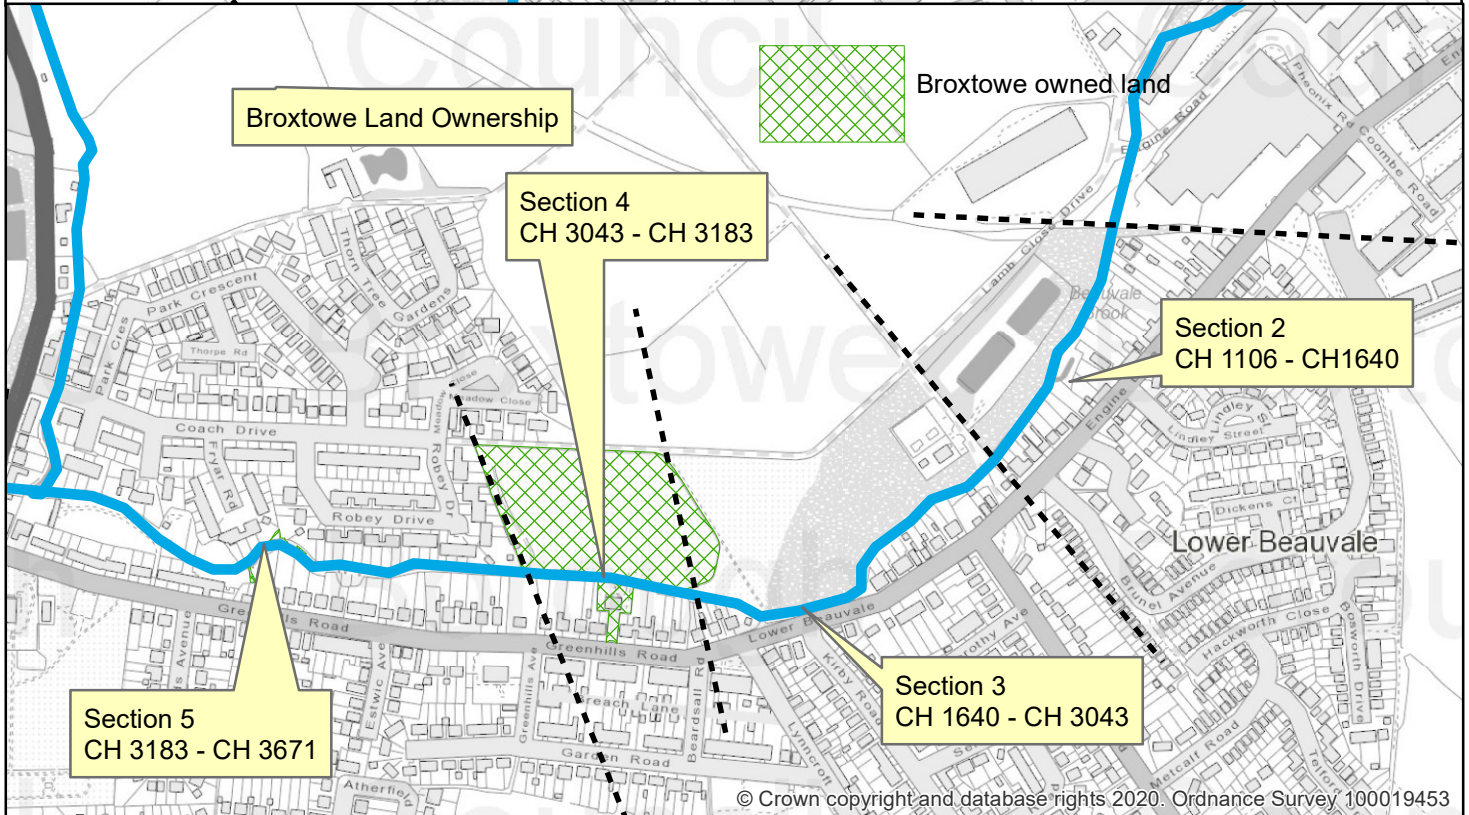

Broxtowe
Borough
COUNCIL

Strategic Director's Department
Environment
Kimberley Depot, Eastwood Road
Kimberley, Nottingham NG16 2HX
Tel:- 0115 9177777

**Management of Brook
Beauvale Brook Eastwood**

Numbered sections with chainages

ECCC-02

14/09/2020

1:6,500

© Crown Copyright and database rights 2020. Ordnance Survey 100019453
You are not permitted to copy, sub license, distribute or sell any of this data to third parties in any form.