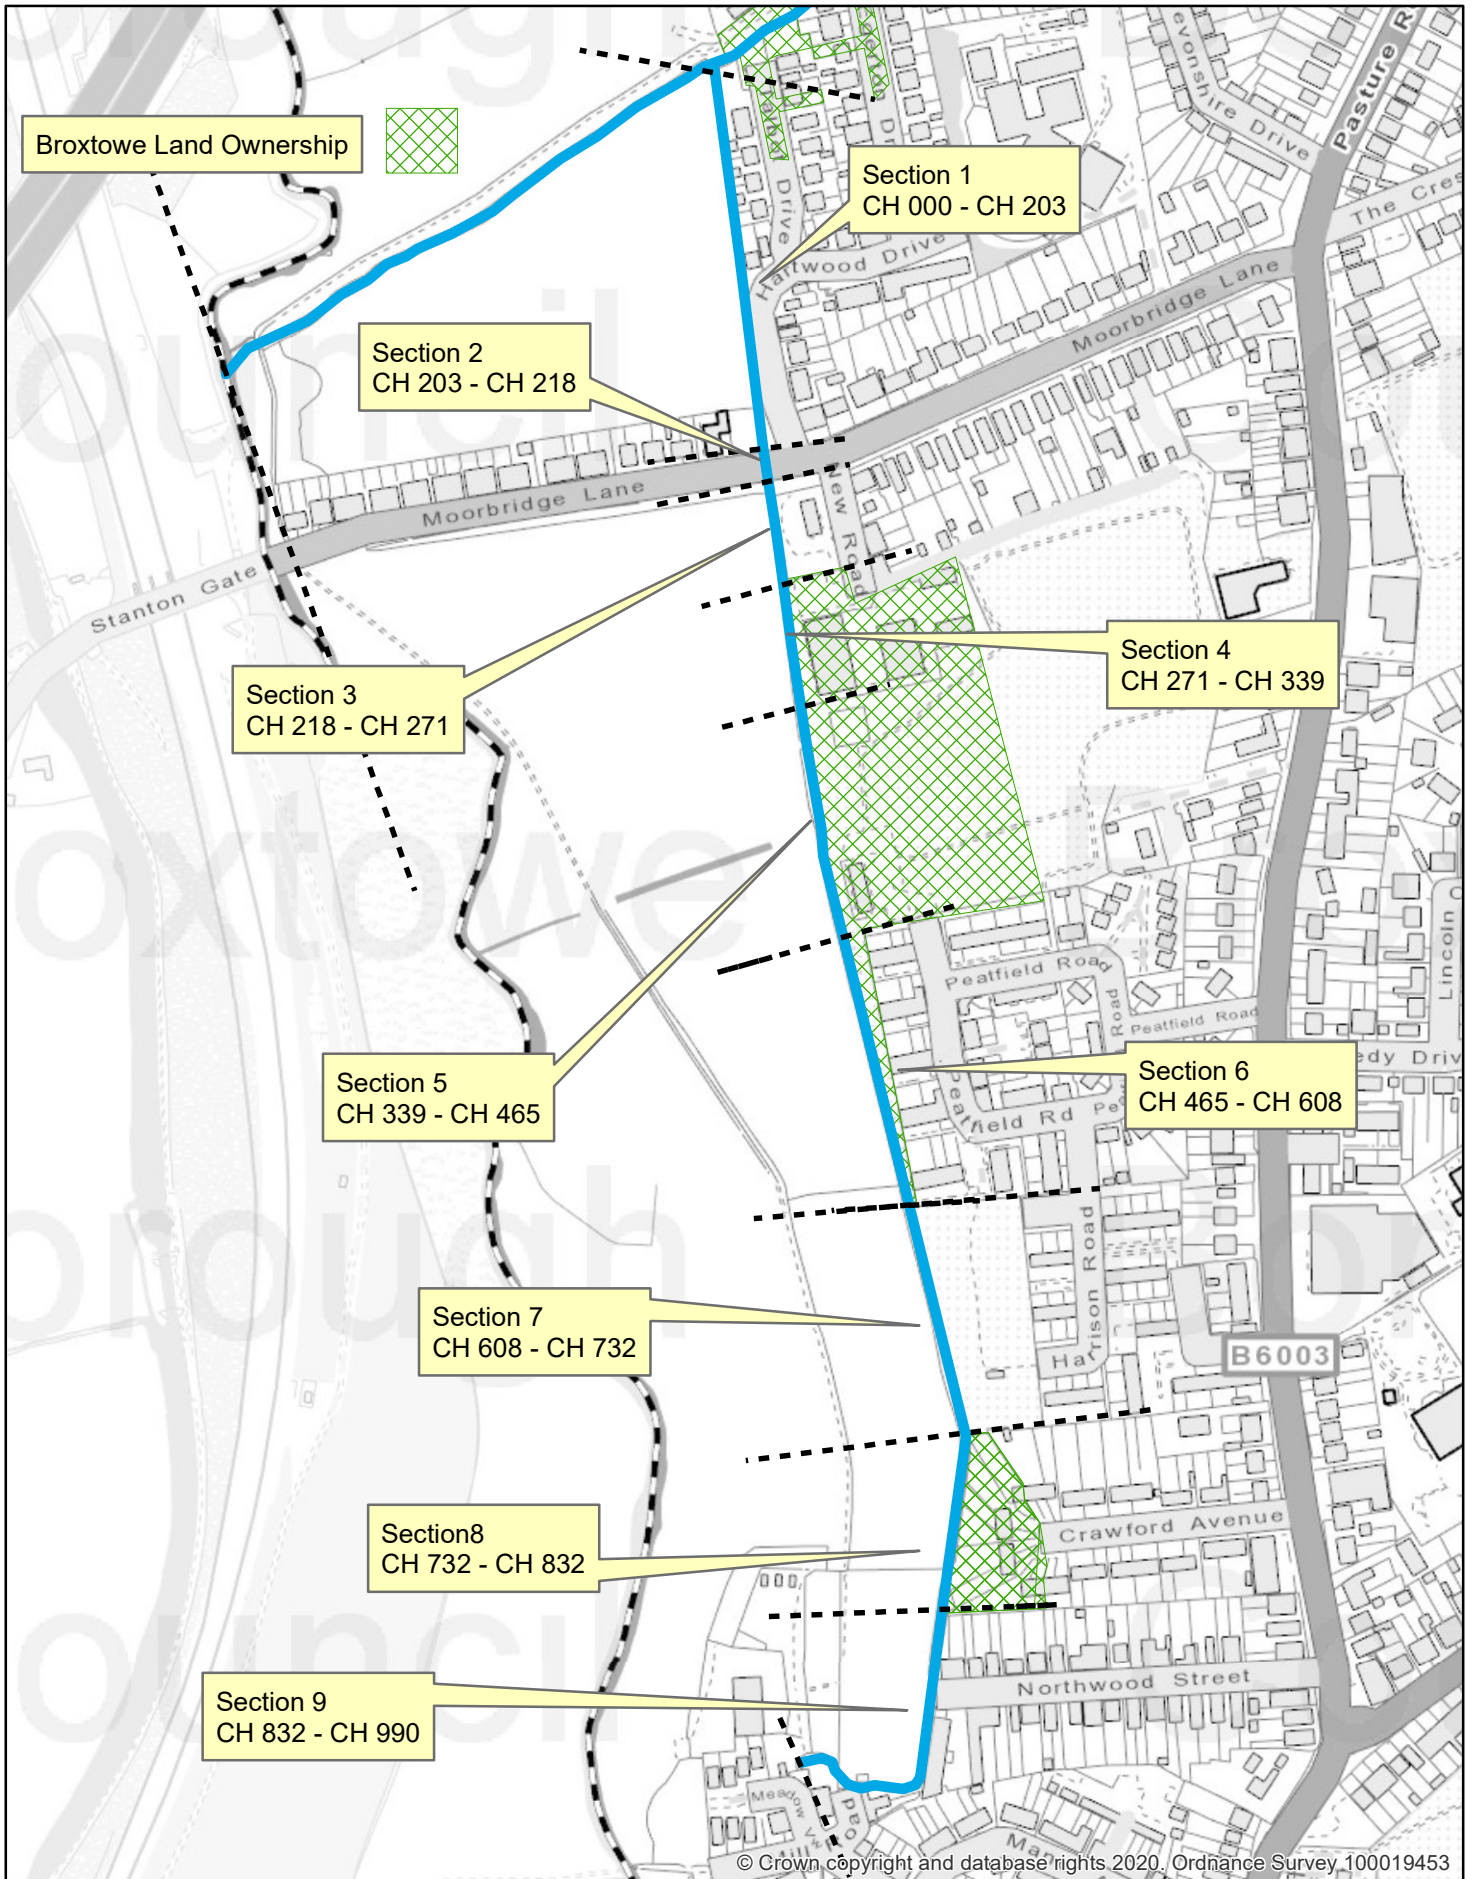

© Crown copyright and database rights 2020, Ordnance Survey 100019453

Broxtowe
Borough
COUNCIL

Strategic Director's Department
Environment
Kimberley Depot, Eastwood Road
Kimberley, Nottingham NG16 2HX
Tel:- 0115 9177777

Management of Brook Moorbridge to Mill Lane Stapleford

Numbered sections with chainages

ECCC-06

24/09/2020

© Crown Copyright and database rights 2020. Ordnance Survey 100019453
You are not permitted to copy, sub license, distribute or sell any of this data to third parties in any form.