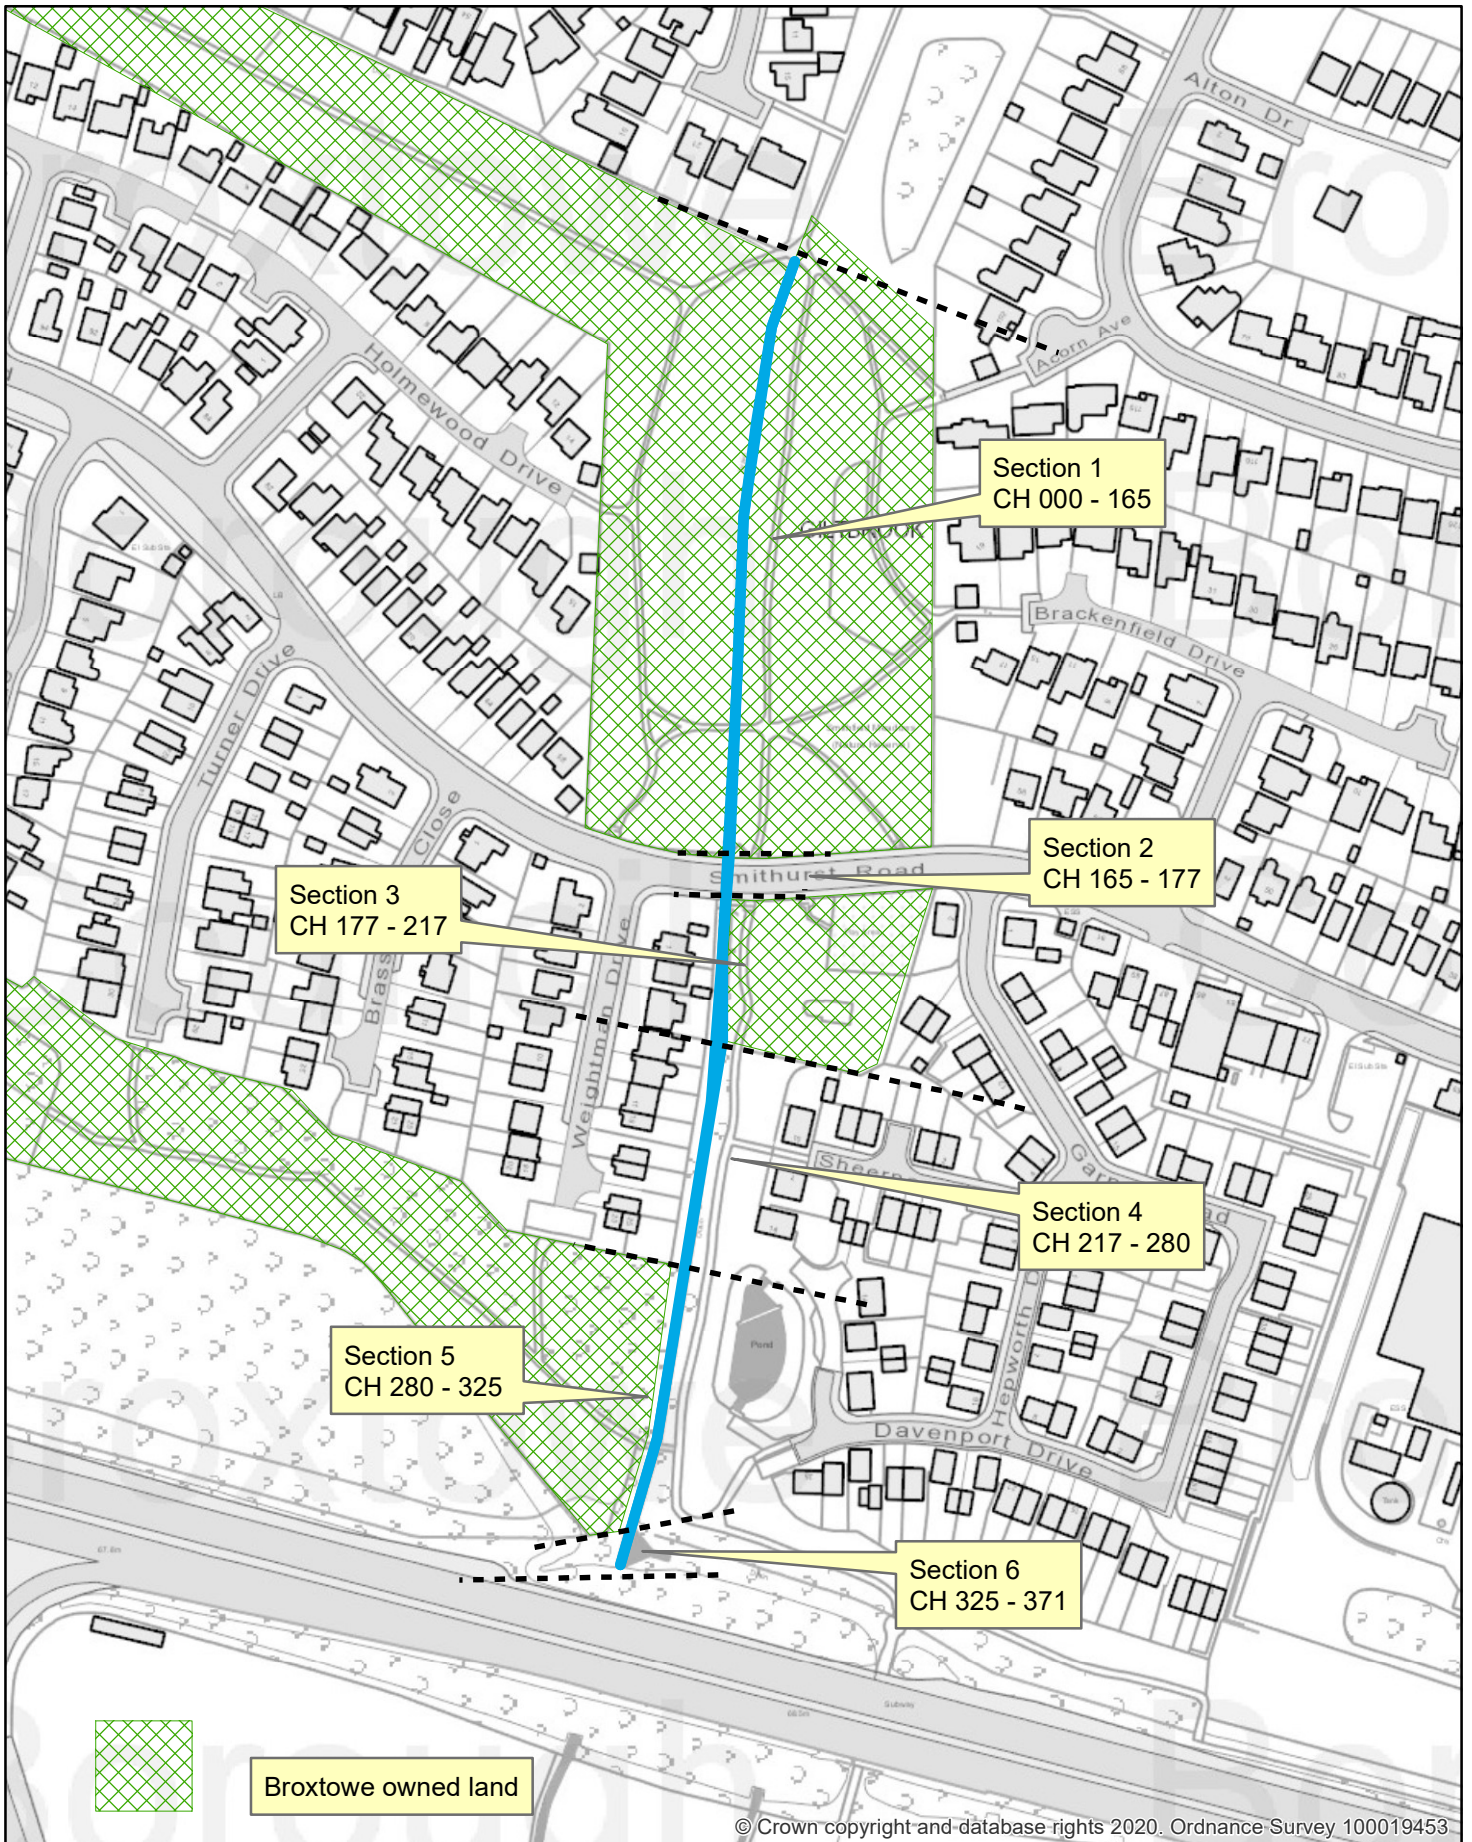

Management of Brook Moorbridge to Mill Lane Stapleford

Numbered sections with chainages

ECCC-06

24/09/2020

© Crown Copyright and database rights 2020. Ordnance Survey 100019453
You are not permitted to copy, sub license, distribute or sell any of this data to third parties in any form.

Management of Brook
Daisy Farm Brook Giltbrook

Numbered sections with chainages

ECCC-03 REV1

18/02/2021

1:2,085.63

© Crown Copyright and database rights 2020. Ordnance Survey 100019453
You are not permitted to copy, sub license, distribute or sell any of this data to third parties in any form.