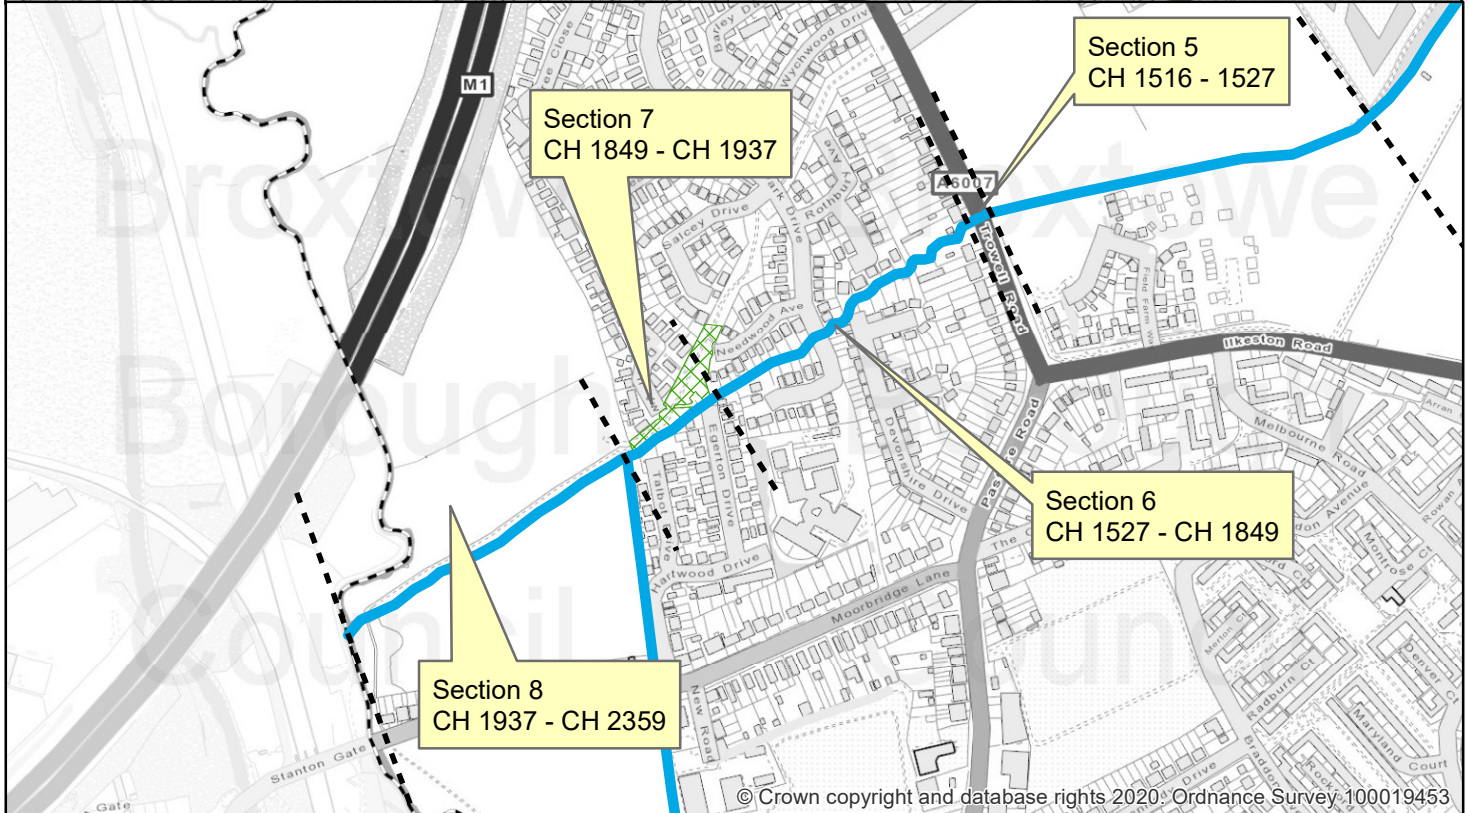

Broxtowe
Borough
COUNCIL

Strategic Director's Department
Environment
Kimberley Depot, Eastwood Road
Kimberley, Nottingham NG16 2HX
Tel:- 0115 9177777

Management of Brook
Boundary Brook Stapleford

Numbered sections with chainages

ECCC-05 REV 1

19/10/2020

1:7,000