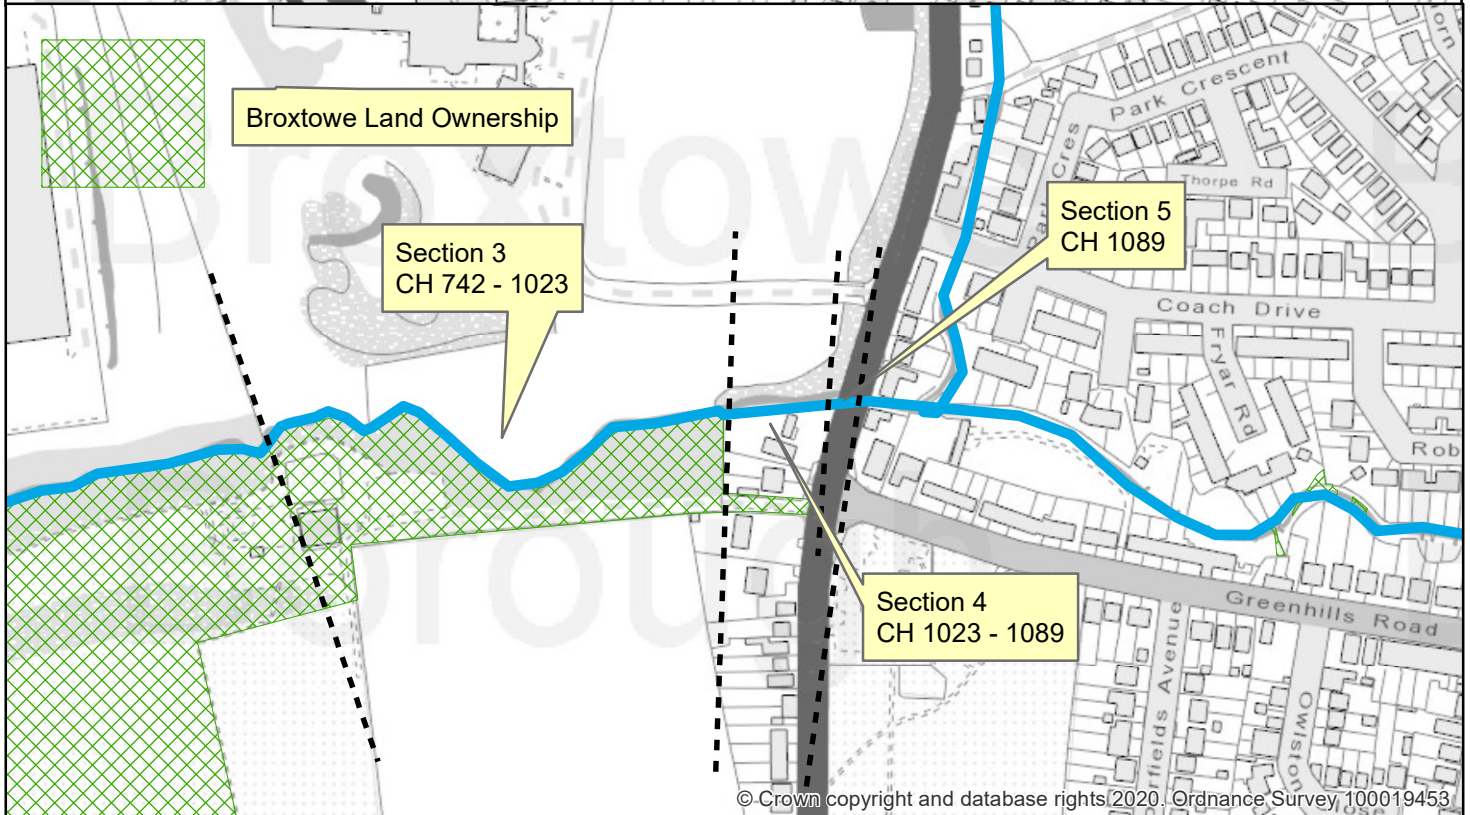

Management of Brook
Daisy Farm Brook Giltbrook

Numbered sections with chainages

ECCC-03 REV1

18/02/2021

1:2,085.63

© Crown Copyright and database rights 2020. Ordnance Survey 100019453
You are not permitted to copy, sub license, distribute or sell any of this data to third parties in any form.

Numbered sections with chainages

ECCC-02

14/09/2020

1:6,500

© Crown Copyright and database rights 2020. Ordnance Survey 100019453
You are not permitted to copy, sub license, distribute or sell any of this data to third parties in any form.