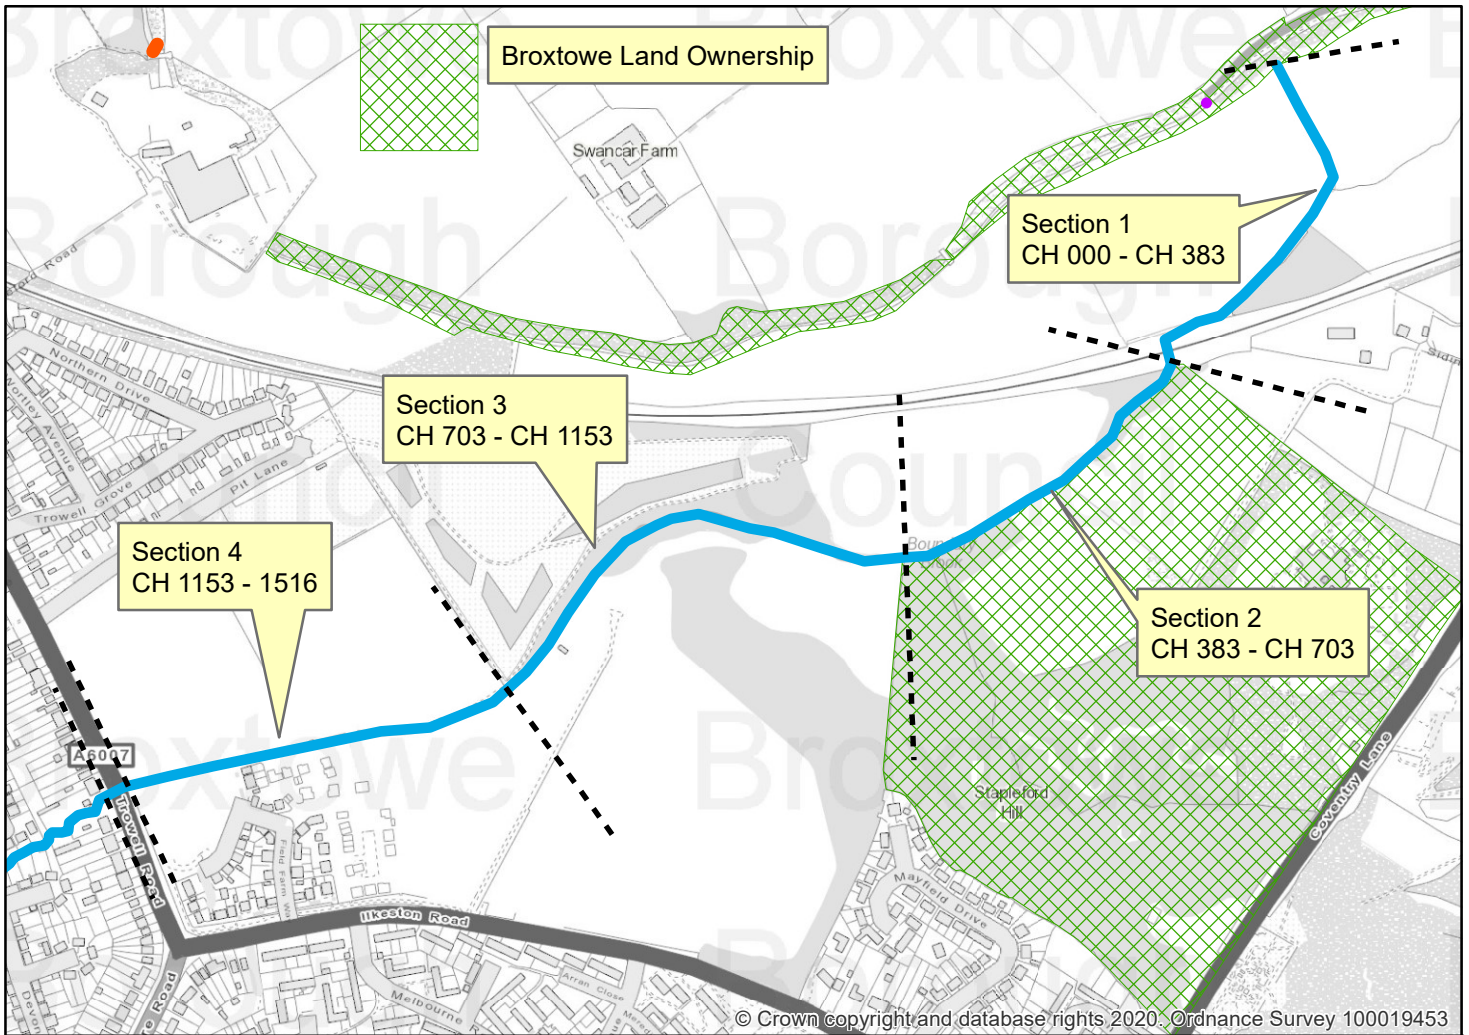

Broxtowe
Borough
COUNCIL

Strategic Director's Department
Environment
Kimberley Depot, Eastwood Road
Kimberley, Nottingham NG16 2HX
Tel:- 0115 9177777

Management of Brook
Boundary Brook Stapleford

Numbered sections with chainages

ECCC-05 REV 1

19/10/2020

1:7,000